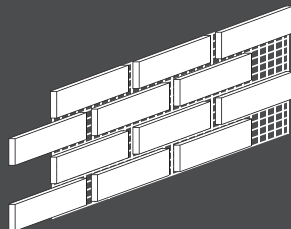

Brickweb Flats:

Sheet

12 Bricks per sheet
Covers 1.7 sq. ft.
28"W x 10.5"H